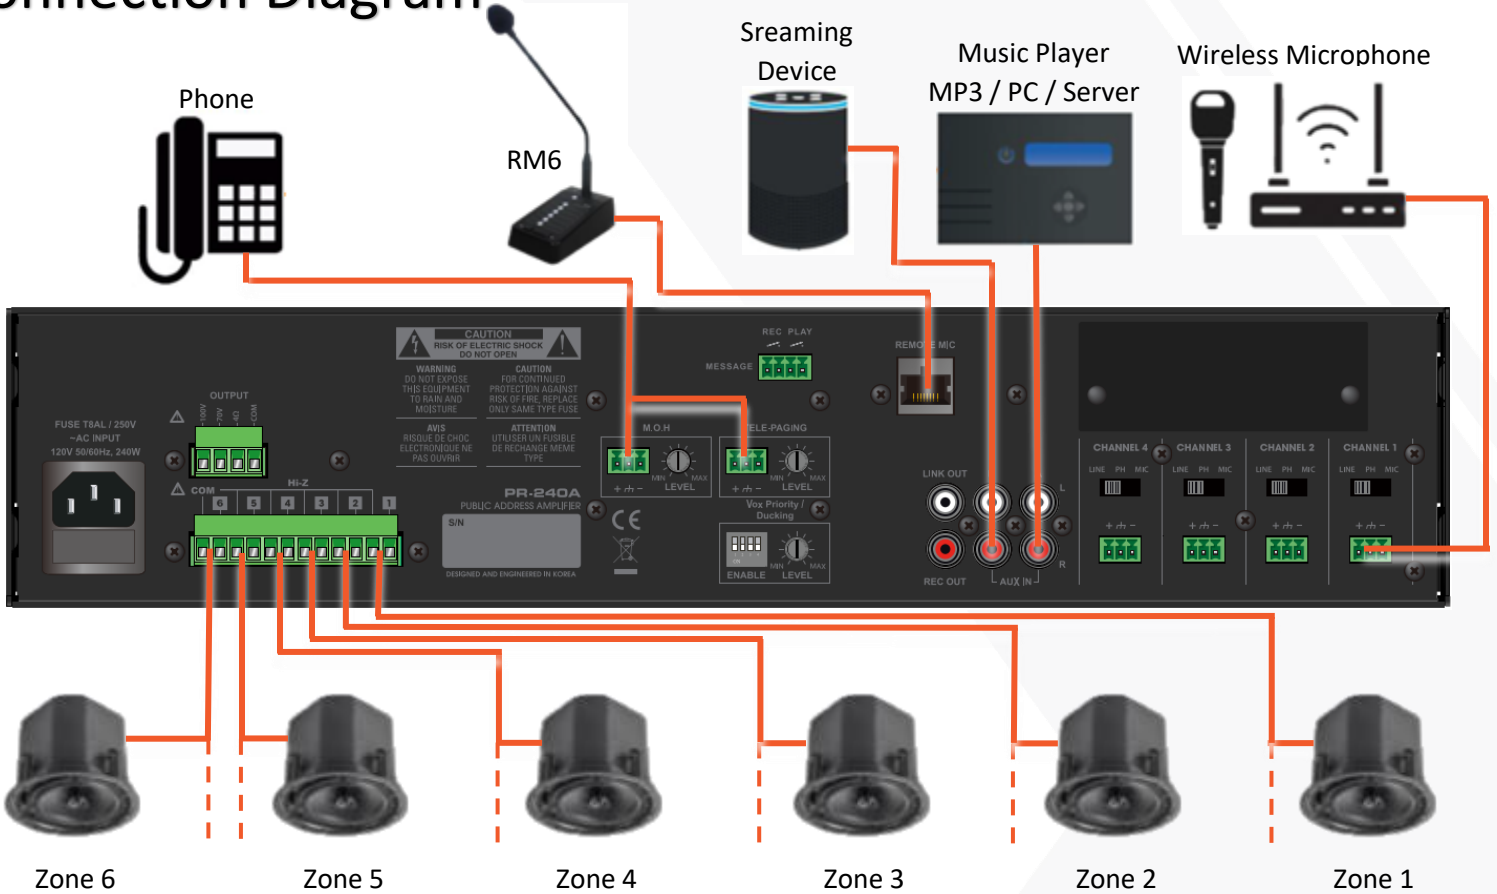

Connection Diagram

Specifications

	PR-130A	PR-240A
Total Rated Power Output	130W	240W
Speaker Output	4Ω/70V/100V	
Input Connectors	CH1-4 : Mic/Line on balanced 3-Conductor Phoenix Connector with Phantom Power AUX : 2 Line input on stereo RCA	
Speaker Output Connectors	6 Zone outputs for Hi-z (70/100V) only, or single output for 4Ω/70V/100V	
Frequency Response	80Hz - 18kHz (±3dB)	
Tone Control 100Hz - 10kHz	±12dB ±3dB	
S/N Ratio	< 90 dB	
T.H.D (1 kHz)	< 0.5 %	
Crosstalk at all control maximum	-70dB at 1kHz	
Phantom Power	+48 VDC	
Protection	Over current / Over temperature / Under voltage / DC fault	
Power Supply	120V AC, 50-60Hz	
Carton Dimensions	20.7" x 16.5" x 7.6" (525 x 420 x 193mm)	
Weight (Net)	22.05 lbs. (10 kg)	24.25 lbs. (11 kg)
UPC Code	694970007079	694970007093